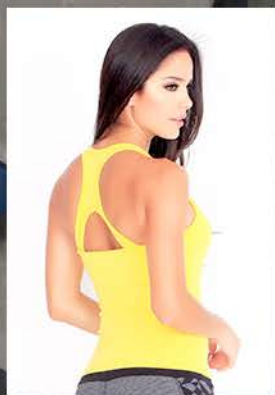

LEGGINGS 2946

Printed

SM ML

TANK TOP

77

- Red
- Black
- Turquoise
- White
- Yellow
- Lemon green

S M L