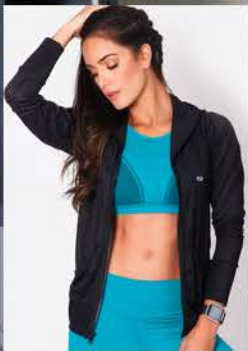

JACKET 3031

- Red
- Gray
- Aqua
- White
- Black
- Yellow
- Coral
- Flamingo Pink
- Lemon Green
- Electric Blue

ONE SIZE