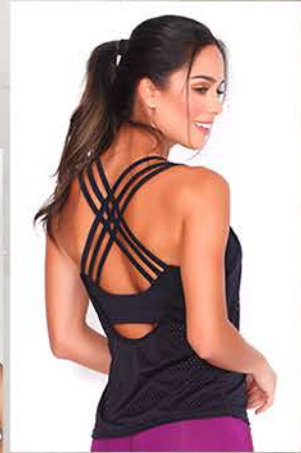

**LEGGINGS**  
**2958**

Printed

SM ML

**MESH TOP**  
**4045**

White  
Purple  
Green  
Black

SM ML

**BRA TOP**  
**4056-1**

White  
Removable Pad