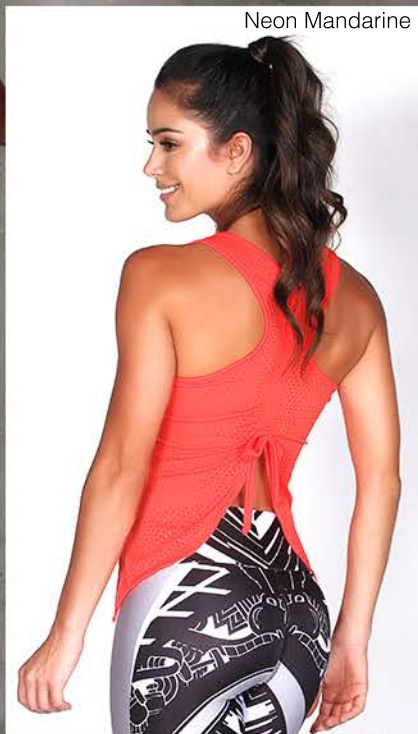

MESH

4037

ONE SIZE

Neon Mandarin

LEGGINGS

2946

Printed

SM ML