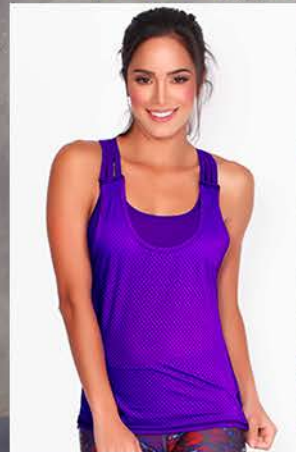

**LEGGINGS**  
**2958**

Printed

SM ML

**MESH TOP**  
**4045**

White  
Purple  
Green  
Black

SM ML

**BRA TOP**  
**4056-1**

White  
Removable Pad