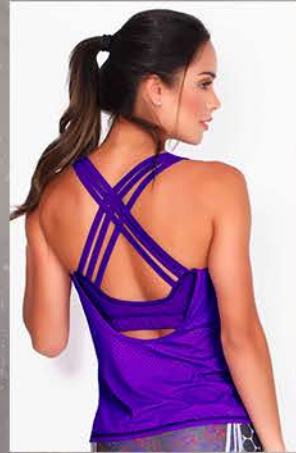

**LEGGINGS**  
**2958**

Printed

SM ML

**MESH TOP**  
**4045**

White  
Purple  
Green  
Black

SM ML

**BRA TOP**  
**4056-1**

White  
Removable Pad